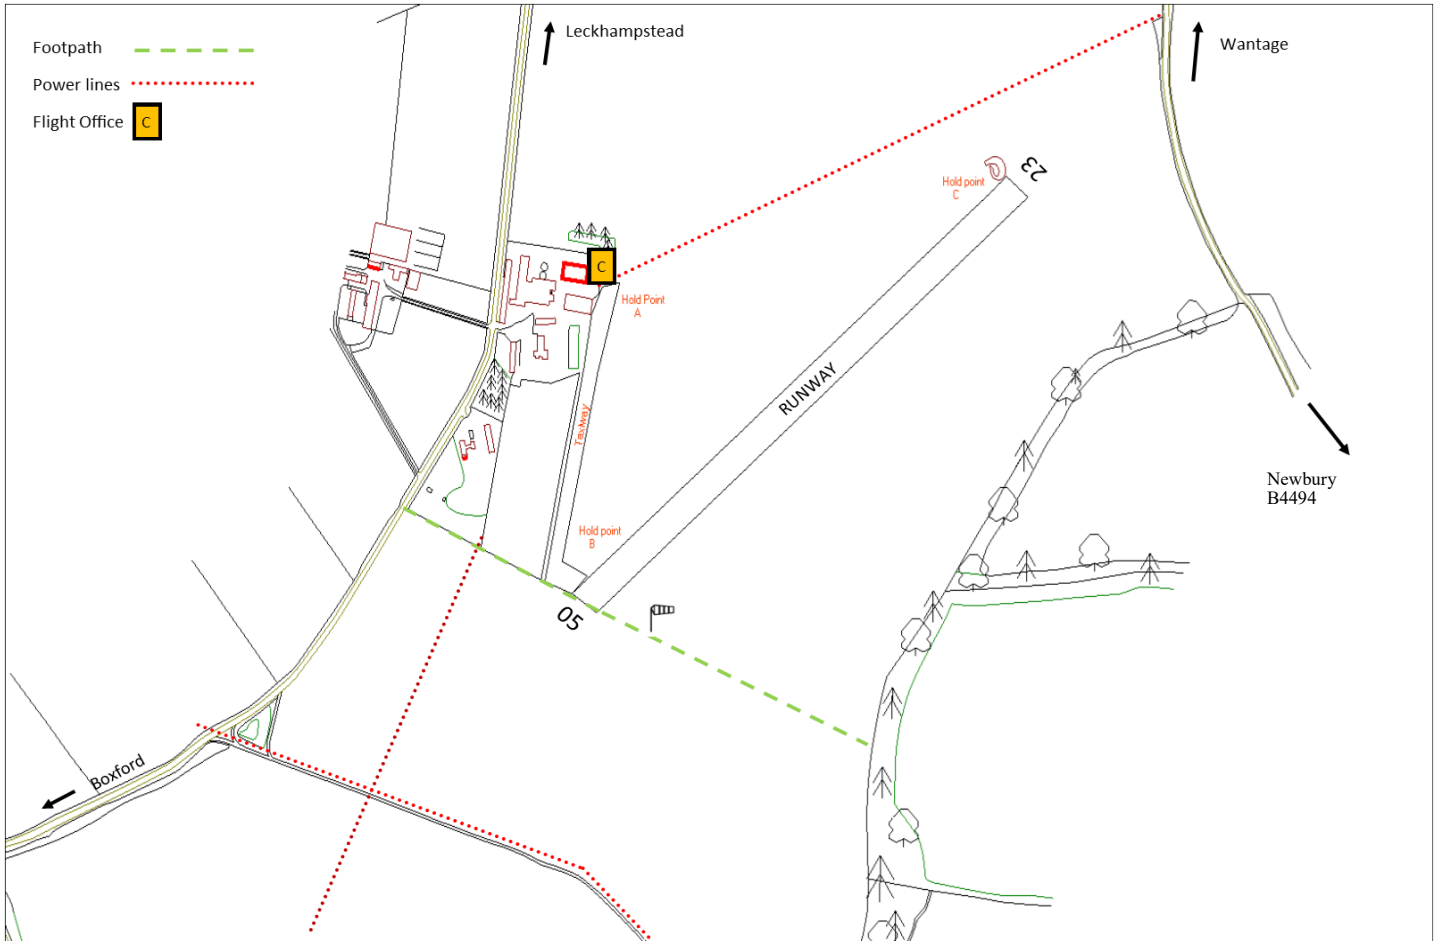

THE FIRS FARM AIRSTRIP

N51 28 W01 22

Runway 05 /23 Length 560m

450 ft AMSL

5 nm N N W of Newbury

1 nm N W of Welford

REMARKS

Operated by B P Brown & Sons, The Firs Farm, Leckhampstead, Newbury, Berkshire. RG20 8RD

Strictly PPR and at Pilots own risk

NO flying over the village of Leckhampstead and RAF Welford

All circuits to the south please and use Safety COM 135.480 MHz

CAUTION

Power cables 40ft high 320m from the threshold of Rwy 05
Tumulus at the threshold of Rwy 23
4m of tall rough grass each side of Rwy (conservation strips) uneven ground
Public footpath at end of runway 023. Give way to pedestrians - - - - -